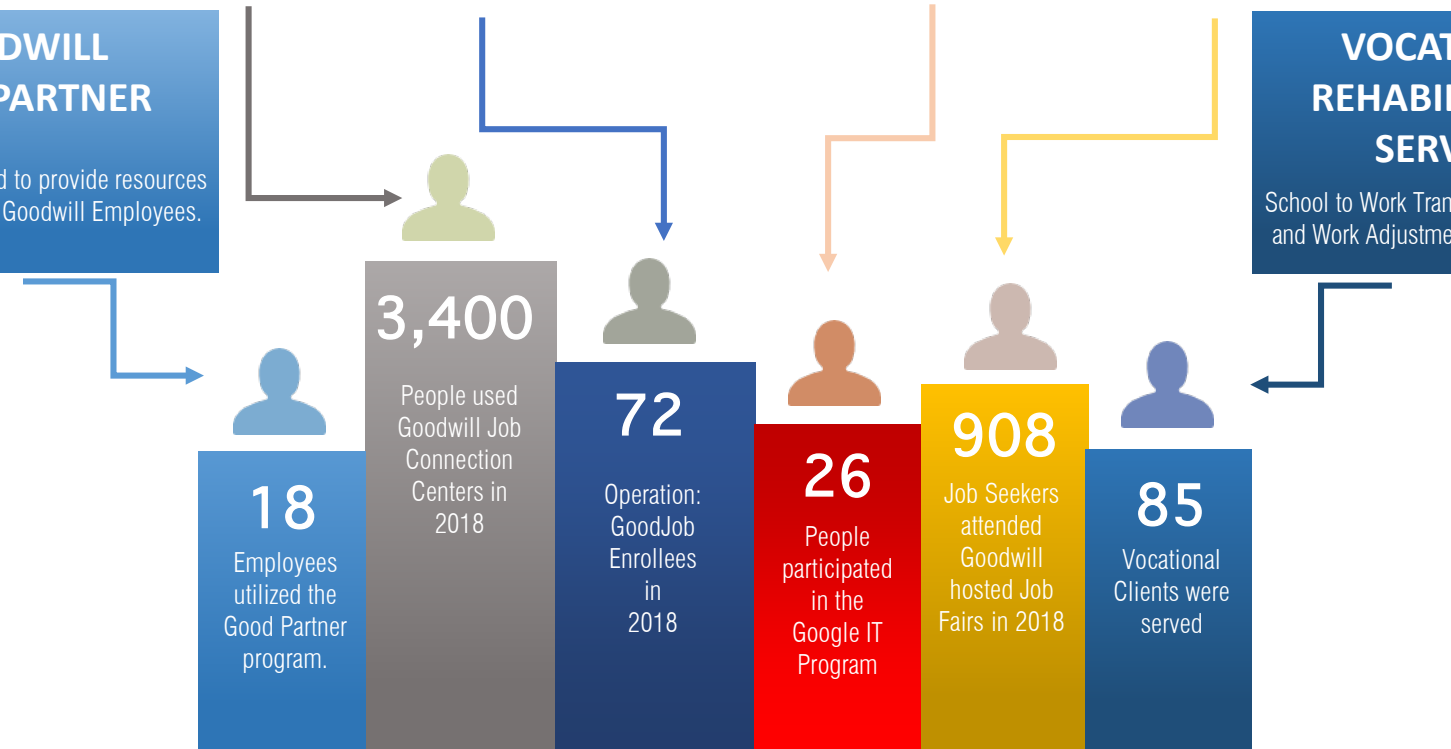

JOB CONNECTION AND MISSION SERVICES

JOB CONNECTION CENTERS

The first stop for many individuals seeking new employment or a career upgrade.

OPERATION: GOODJOBS

Assists all Veterans, transitioning military and their families with job training and placement services.

GOOGLE IT SUPPORT CERTIFICATE

For candidates wanting to work in the IT industry, this program awards scholars with a Google certification upon completion.

GOODWILL JOB FAIRS

Heart of Texas hosted 50 job fairs with over 60 participating employers in 2018.

GOODWILL GOOD PARTNER

A program created to provide resources to Heart of Texas Goodwill Employees.

VOCATIONAL REHABILITATION SERVICES

School to Work Transition, Return to Work and Work Adjustment Training programs

Waco Job Connection

1700 S. New Road
Waco, Texas 76711
Phone: (254) 753-7337
Mon – Fri 8am – 4:30pm

Temple Job Connection

4108 S 31st Street
Temple, Texas 76504
Phone: (254) 773-6424
Mon, Wed, Fri 9am – 5:30 pm

Killeen Job Connection

4004 E Stan Schlueter
Killeen, Texas 76542
Phone: (254) 634-0637
Mon – Fri 9am – 5:30pm

Belton Job Connection

2601 Commerce Street
Belton, Texas 76513, opt 2
Phone: (254)613-4334
Mon, Tues, Thurs 8:30 am – 5pm