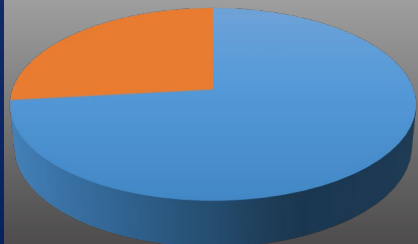

2018 FINANCIAL REVIEW

TOTAL ASSETS

Cash and Equivalents	4,917,457
Investments	7,069,058
Trade Accounts Receivable	210,820
Inventories	1,505,689
Prepaid Expenses	286,147
Other Assets	1,451,415
Total current assets	15,440,586
Land, Building & Equipment	17,993,860
Total assets	33,434,446

TOTAL LIABILITIES

Accounts Payable & Accrued Expenses	2,768,694
Total current liabilities	2,768,694
Notes Payable	7,373,890
Total liabilities	10,142,584

Total Net Assets 23,291,862

Total Liabilities & Net assets 33,434,446

EXPENSES

Contribution to the Community

Total Expense:
$12,656,054